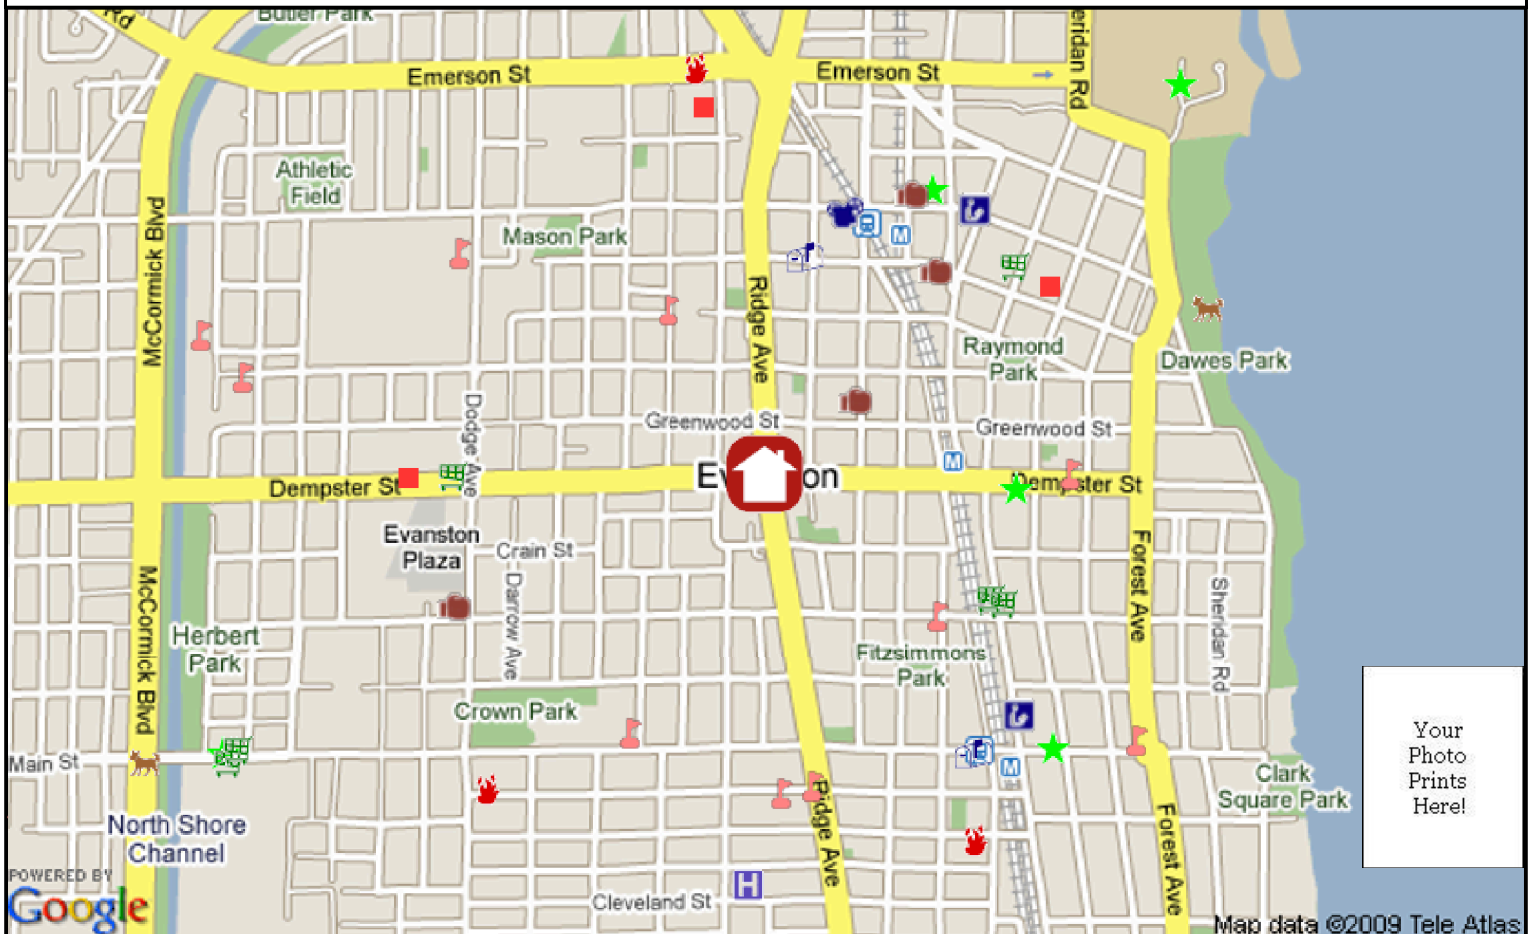

Home-Turf Report for 1200 Dempster St, Evanston, IL 60202

Prepared by: Your Name // Office // Phone # // and Email Prints Here!

© 2001-2009 Home-Turf Marketing Systems, L.L.C. // Visit www.hometurfonline.com or call (800) 689-1652

High School District:

EVANSTON TOWNSHIP HIGH SCHOOL DIST. 202

Grade School District:

EVANSTON COMM. CONSOLID. SCHOOL DIST. 65

Nearest Public High School(s) in District:

Evanston Twp High, 1600 Dodge Ave, 0.7mi NW

Nearest Private High Schools:

HACC, 7647 N Paulina Ave, 1.7mi SE

St. Scholastica, 7416 N Ridge Blvd, 1.7mi S

Ida Crown Jewish Acd., 2828 W Pratt Blvd, 2.6mi S

Nearest Public Elementary School(s) in District:

Dewey Elem., 1551 Wesley Ave, 0.4mi NW

Washington Elem., 914 Ashland Ave, 0.5mi SW

Nearest Public Middle School(s) in District:

Nichols Middle, 800 Greenleaf St, 0.4mi SE

Chute Middle, 1400 Oakton St, 1.0mi S

Nearest Private Elementary Schools:

Chiaravalle Montessori, 425 Dempster St, 0.6mi E

Pope John XXIII, 1120 Washington St, 0.6mi S

Nearest Daycare Centers:

Total Child Care, 1630 Hinman, 0.6mi NE

KinderCare, 2014 Dempster, 0.7mi W

Child Care Ctr, 1840 Asbury, 0.7mi N

Nearest Public Library:

Evanston P.L., 1703 Orrington Ave, 847-866-0300, 0.6mi NE

Nearest Hospital:

St. Francis Hospital, 355 Ridge Ave, 1.2mi S

Nearest Major Grocery Stores:

Jewel, 1128 Chicago Ave, 0.5mi SE

Whole Foods, 1111 Chicago Ave, 0.5mi SE

Dominick's, 1910 Dempster St, 0.6mi W

Nearest Movie Theaters:

Century Evanston 18, 1715 Maple Ave, 0.5mi N

Wilmette Theatre, 1122 Central Ave, 2.6mi N

Nearest Health Clubs:

YMCA, 1420 Maple Ave, 0.2mi NE

Pilates, 820 Davis St, 0.5mi NE

Nearest Golf Course:

Peter N Jans Golf, 1031 Central St, 1.7mi N

Nearest Starbucks:

528 Dempster St, 0.5mi E

Nearest CTA Station:

Dempster, Purple Line, Evanston Express, 0.3mi E

Nearest Metra Station:

Davis Street (Evanston), 0.5mi N

Nearest Fire Station:

0.8mi N

- Starbucks
- Health Club
- Golf Course
- Dog Park
- Day Care
- Major Grocery
- Library
- Hospital
- Post Office
- Theater
- Fire Station
- School
- CTA Station
- Metra Station
- City Park

Home-Turf Marketing Systems, L.L.C. and the users of Home-Turf assume no responsibility for any loss or impact resulting from the use of this information. No representations are made regarding the accuracy of the information provided. All data is subject to change and should be verified with local sources.